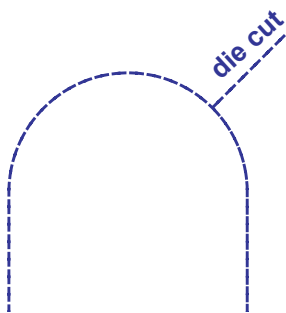

safe zone

Use Color Mode: **CMYK**

Use this instruction layer for reference only.

DELETE THIS LAYER.

Outline all fonts before submission.

Accepted file types: **.JPG, .TIF, .PDF, .EPS, .AI, .PSD, and .PNG**

DO keep all text and images

inside the **safe zone**

DO extend the background

to the **bleed edge**

Upload all files at **300 DPI**

to prevent pixelation